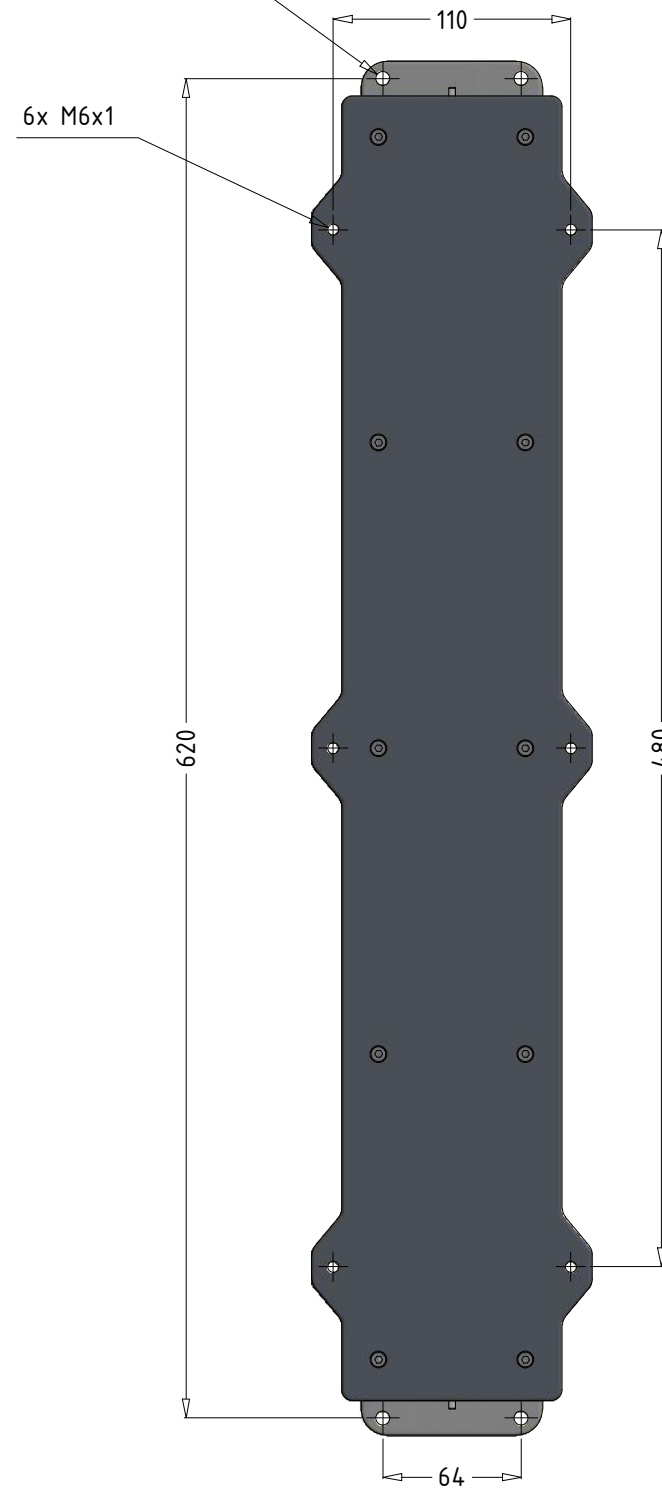

4x Ø6,5 THROUGH

<b>ACCURION</b>		
Drawn:	cwu	Date: 26.03.2021
Scale:	1 : 3,5	Unit: mm
<b>VarioBasic 60 with Controller</b>		
Part-No.:	820042	1/1 A3