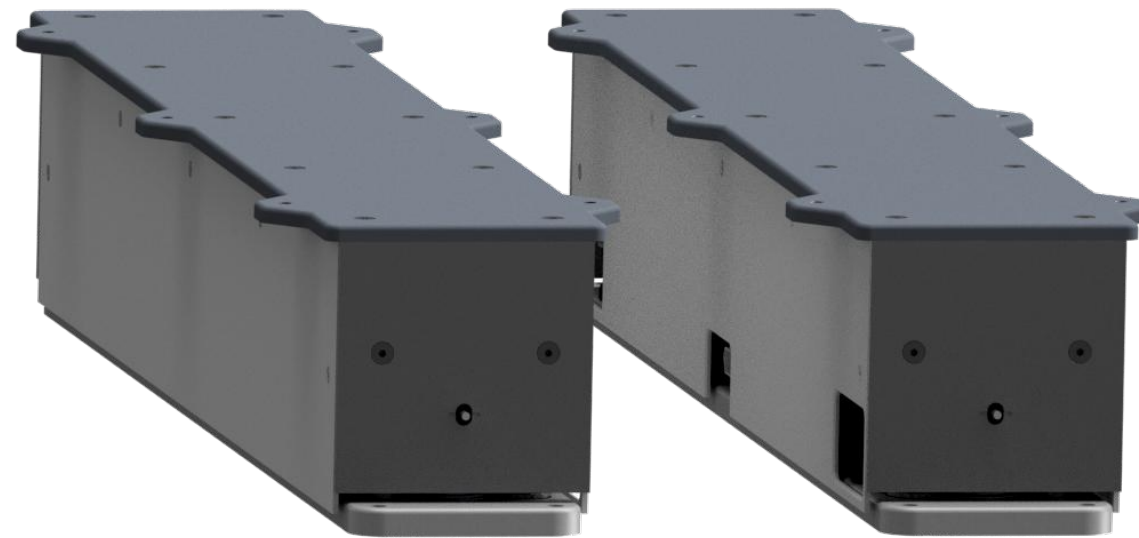

4x Ø6,5 THROUGH

<b>ACCURION</b>		
Drawn:	cwu	Date: 26.03.2021
Scale:	1 : 3,5	Unit: mm
<b>VarioBasic 60 with Controller</b>		
Part-No.:	820042	1/1 A3